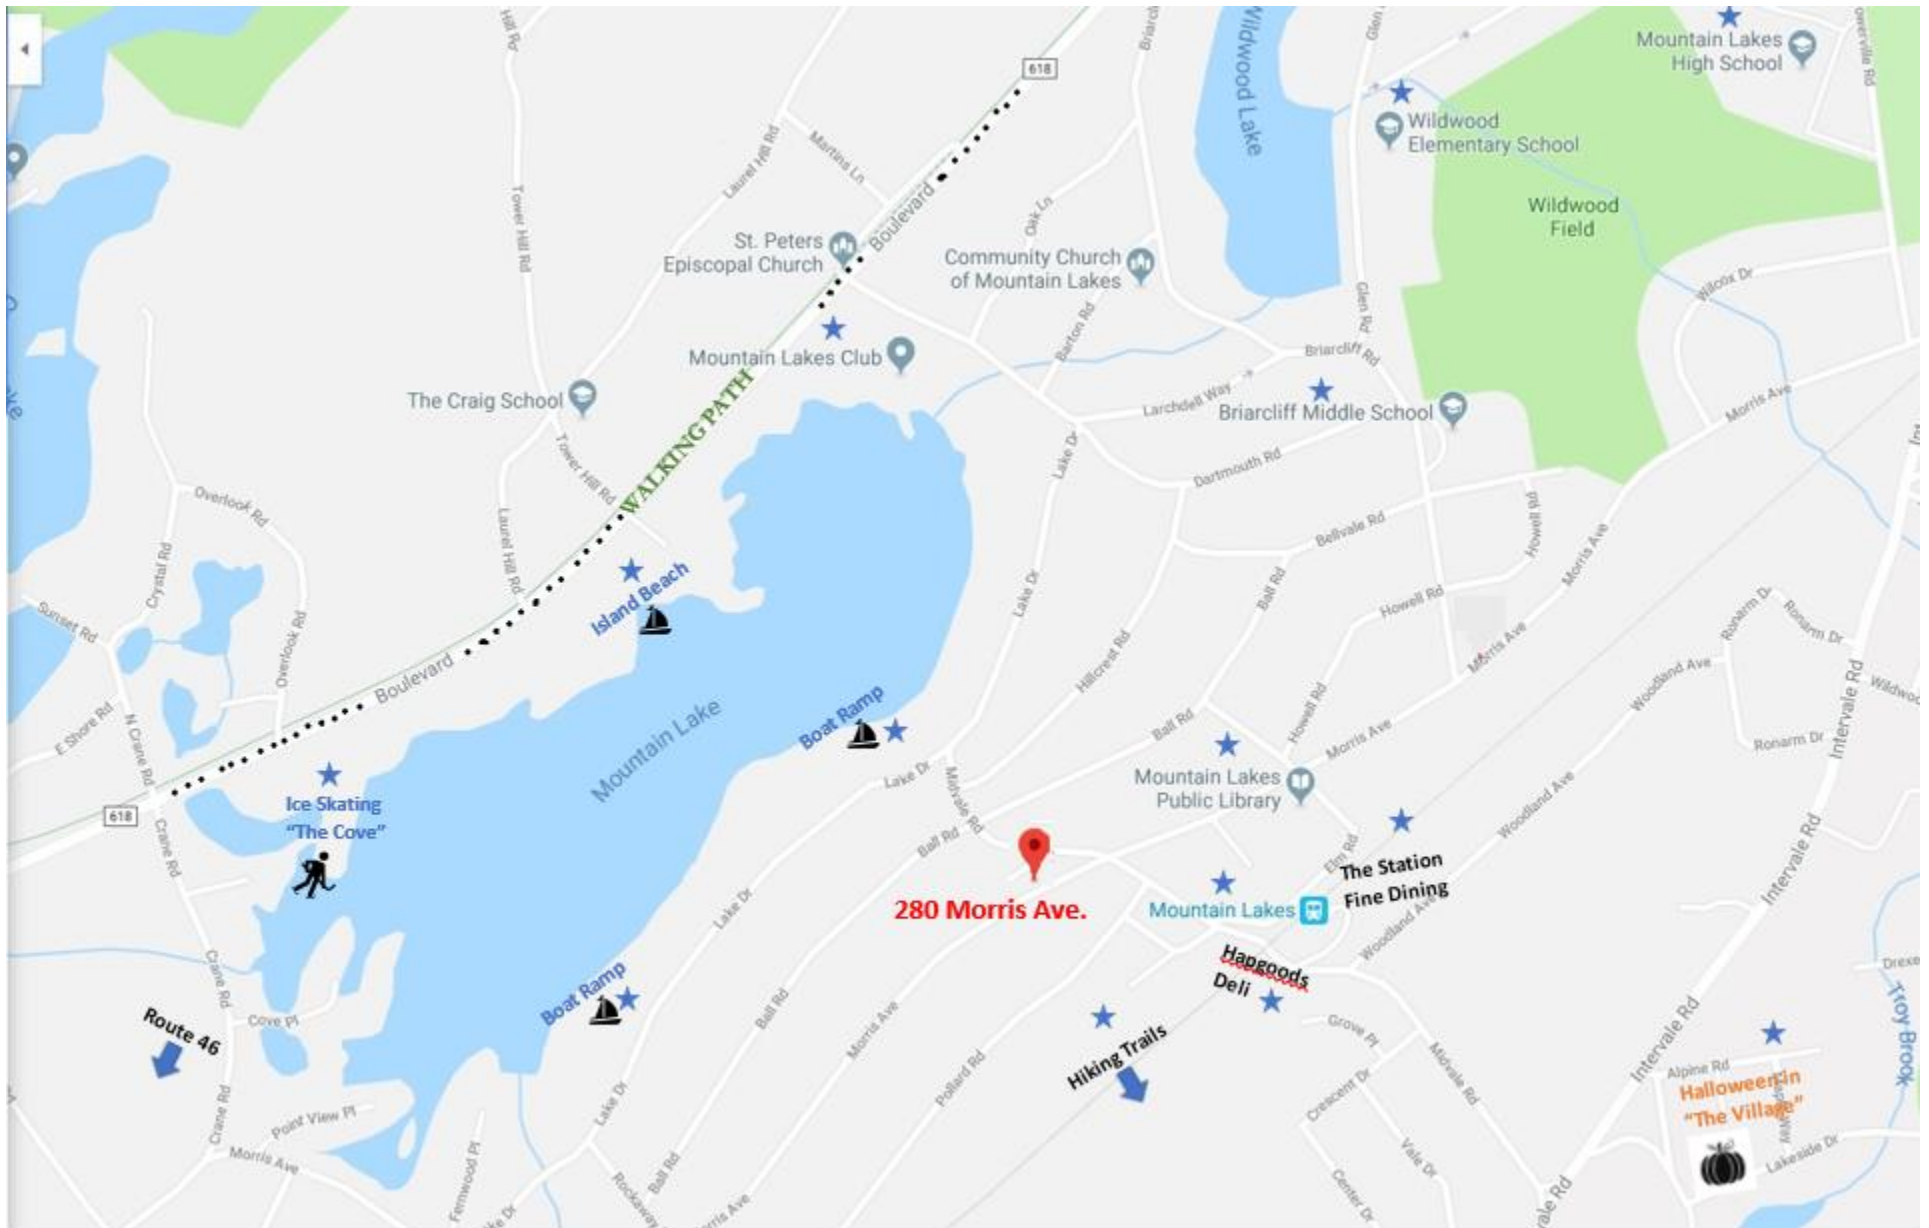

Welcome to Mountain Lakes, NJ – 280 Morris Avenue

This home is centrally located to all that Mountain Lakes has to offer. From boat ramps, to hiking trails, dining and Halloween fun. The home is also very close to the schools, Post Office, Town Hall and the Library. Please note the blue stars in relation to 280 Morris Avenue. Always something to do!